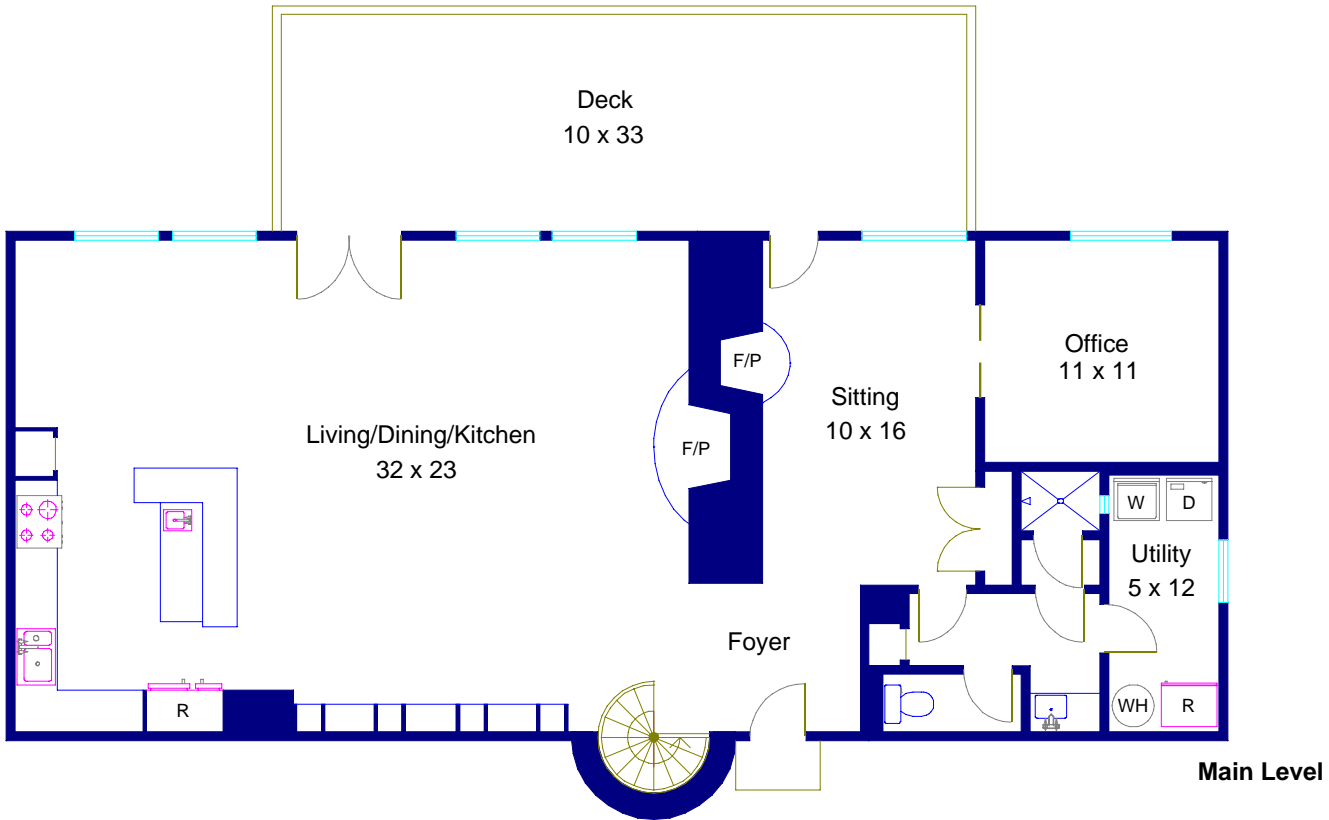

1010 Madrone

West Lake Hills Texas

Note: This floor plan is artistic rendering only. All dimensions are approximate. Floor Plan Graphics LLC makes no representation or warranty as to this rendering's accuracy and no measurements or dimensions should be relied upon without independent verification.