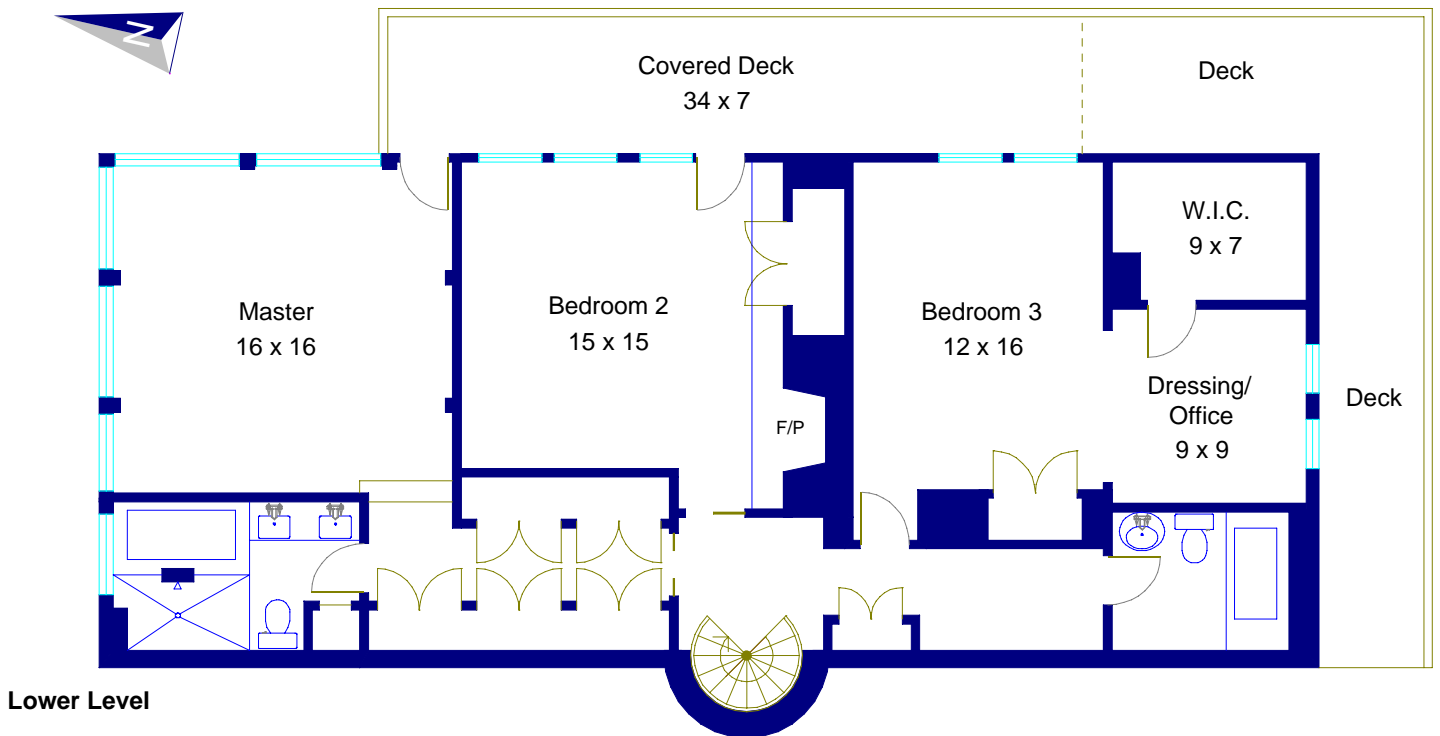

1010 Madrone

West Lake Hills Texas

Note: This floor plan is artistic rendering only. All dimensions are approximate. Floor Plan Graphics LLC makes no representation or warranty as to this rendering's accuracy and no measurements or dimensions should be relied upon without independent verification.